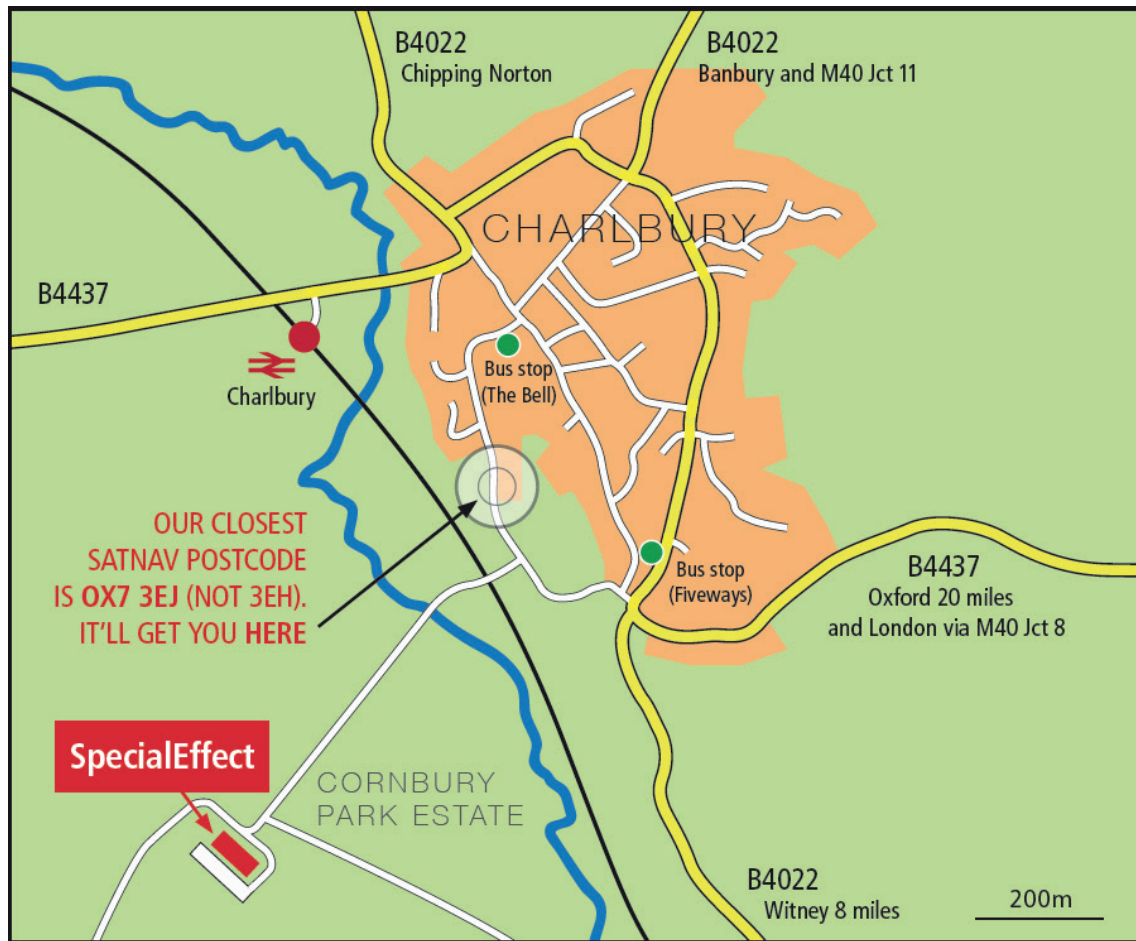

Getting to SpecialEffect

SpecialEffect, The Stable Block, Cornbury Park, Charlbury, Oxfordshire OX7 3EH
01608 810055 info@specialeffect.org.uk www.specialeffect.org.uk

By Car - Use OX7 3EJ for your satnav!!!

Don't use **OX7 3EH** or you'll end up five miles away at the wrong entrance to Cornbury Park. Using **OX7 3EJ** will get you to the point shown above - probably next to the pre-school. Then...